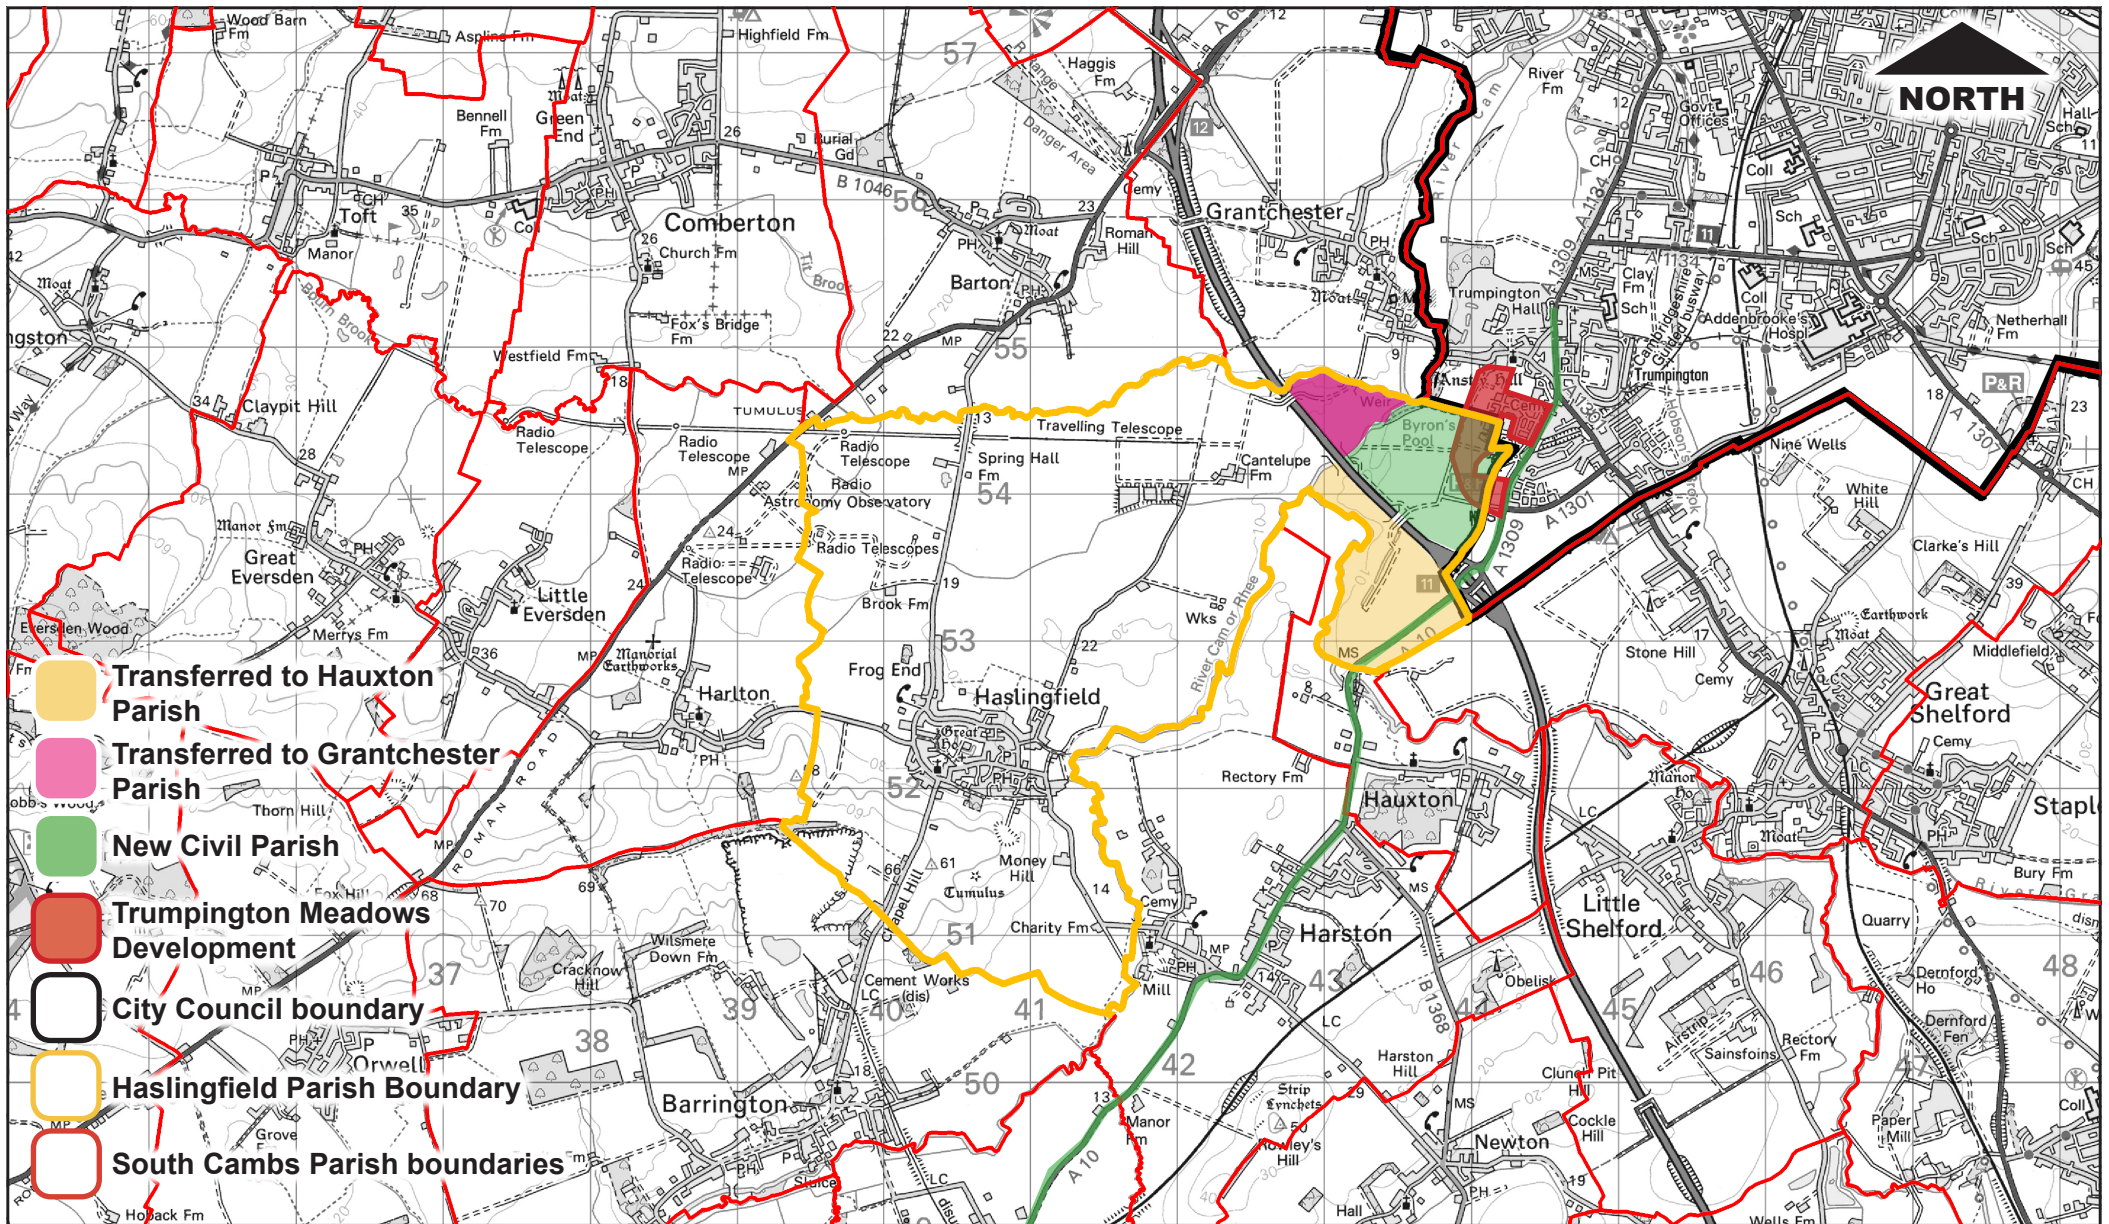

Trumpington Meadows Development -
Community Governance Review - November 2016

Option B