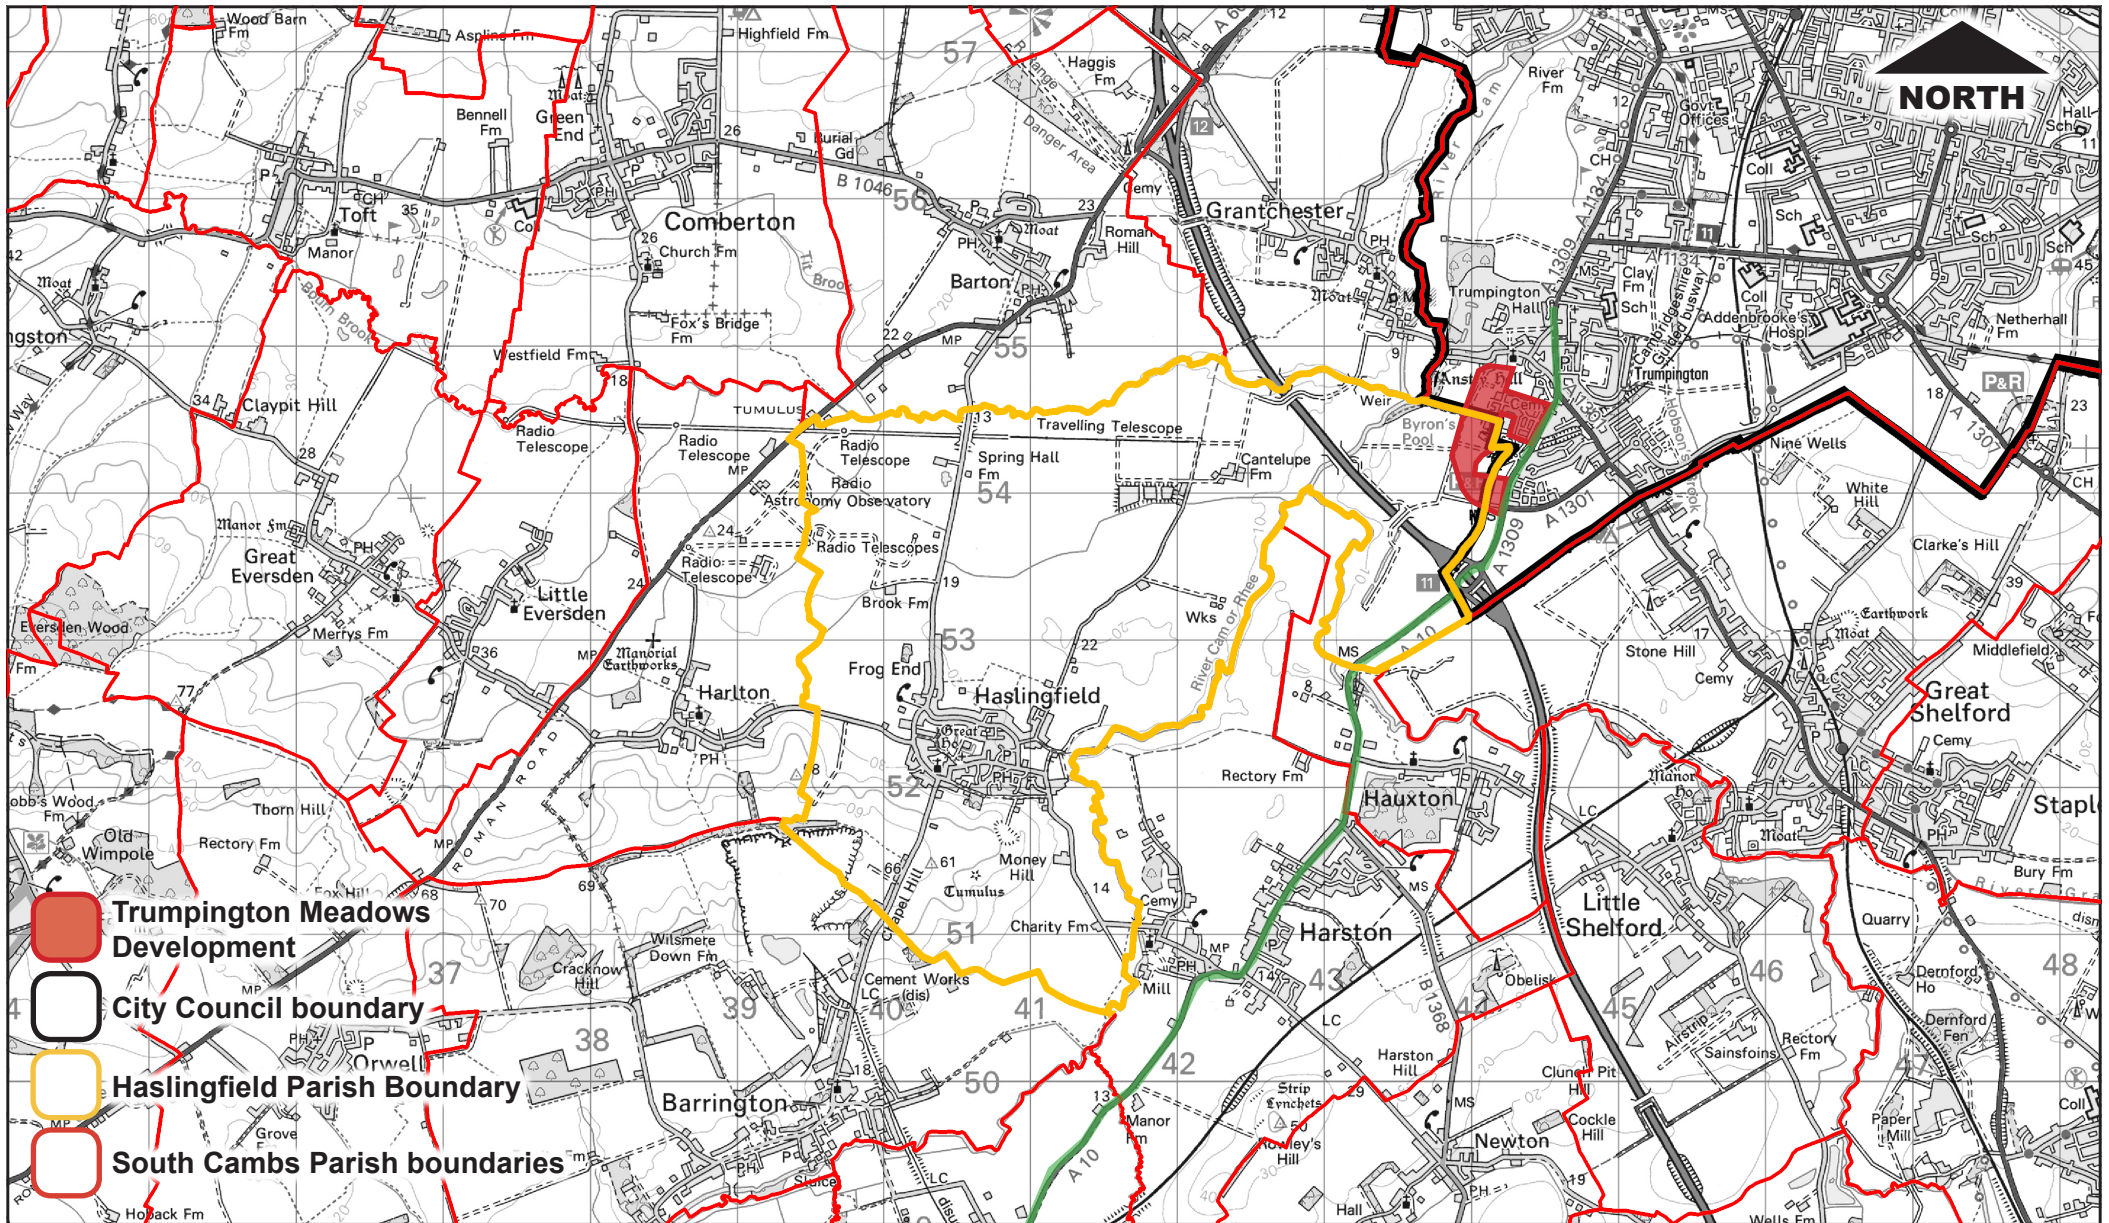

Option A

Trumpington Meadows Development -
Community Governance Review - November 2016

Option B

Trumpington Meadows Development -
Community Governance Review - November 2016

Option C

South
Cambridgeshire
District Council