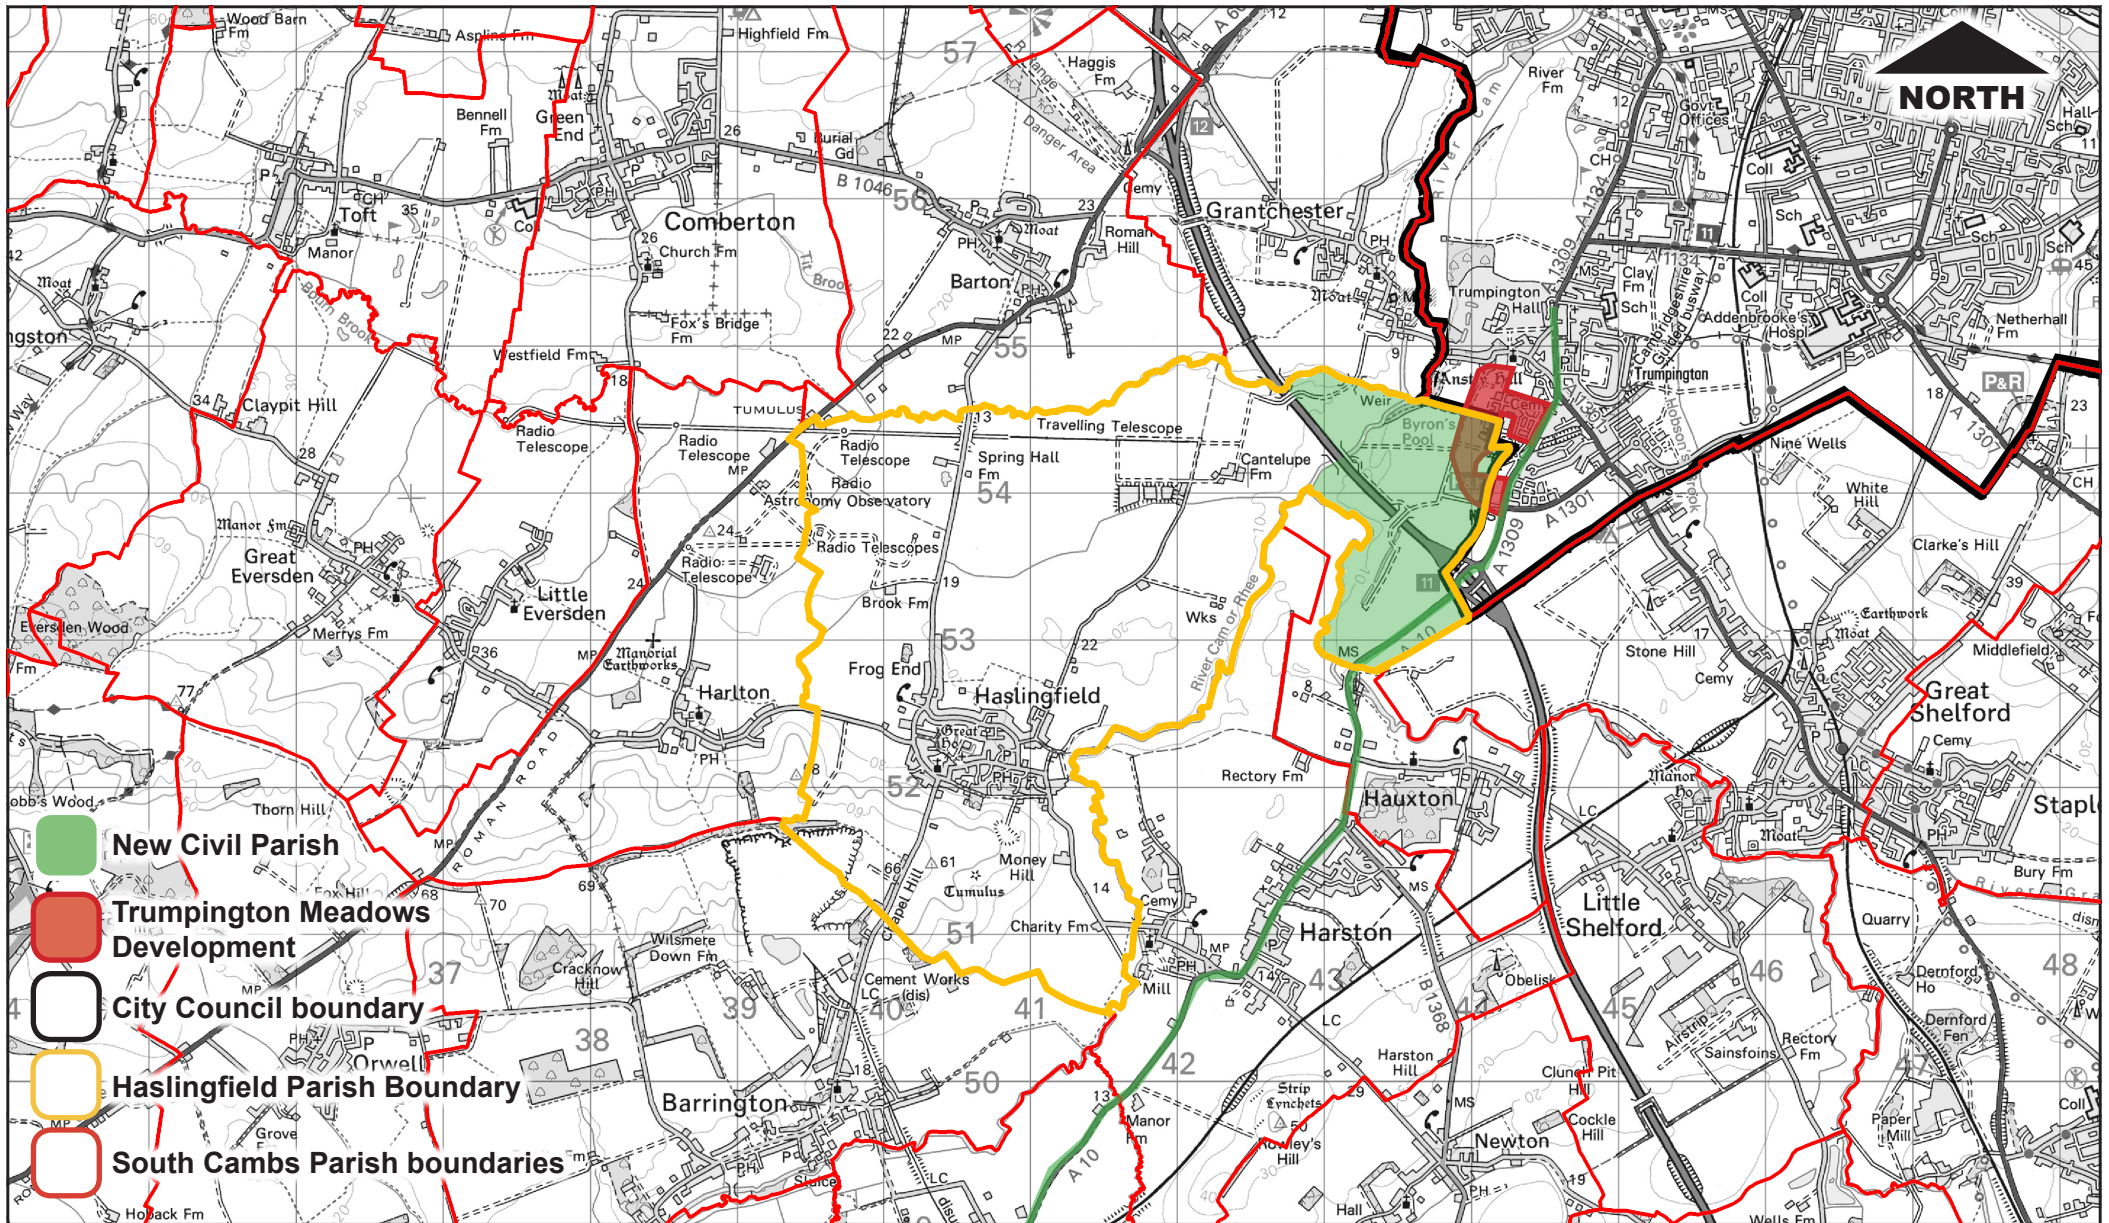

Option A

Trumpington Meadows Development -
Community Governance Review - November 2016

Option B

Trumpington Meadows Development -
Community Governance Review - November 2016

Option C

South
Cambridgeshire
District Council